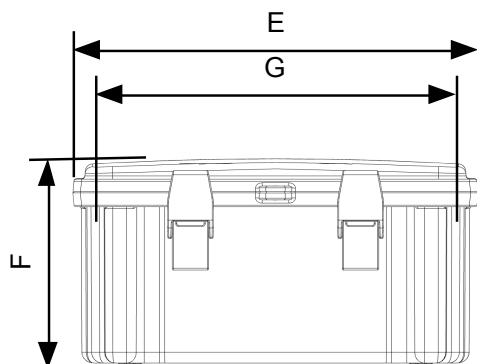

Heartland Series – Panel Systems

- Sub-panel mounting solution
 - Variable height mounting
 - Swings open from any side
 - Panel locks into open position
 - Mounting holes are standard JIC
- 0.08" Aluminum panels
- Back panels are standard JIC

Dimensions (inches)

Enclosure	A x B	C	D	E	F	G	H	I	Back Panel	Sub-Panel
6x6x4	4.25x4.25	6.75	6.75	5.7	5.7	6.3	5	6.3	4.75x4.75	5.625x5.625
8x6x4	6.25x4.25	8.75	6.75	9.4	5.7	8.3	5	6.3	6.75x4.75	7.625x5.625
10x8x4	8.25x6.25	10.75	8.75	11.4	6.2	10.3	5.5	8.3	8.75x6.75	9.625x7.625
12x10x6	10.25x8.25	12.75	10.75	13.4	7.7	12.3	7	10.3	10.75x8.75	11.625x9.625
14x12x6	12.25x10.25	14.75	12.75	15.4	7.7	14.3	7	12.3	12.75x10.75	13.625x11.625
16x14x8	14.25x12.25	16.75	14.75	17.4	9.7	16.3	9	14.3	14.75x12.75	15.625x13.625
18x16x10	16.25x14.25	18.75	16.75	19.4	11.7	18.3	11	16.3	16.75x14.75	17.625x15.625