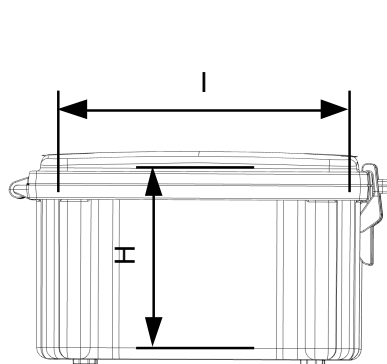

Heartland Series – Panel Systems

- Sub-panel mounting solution
 - Variable height mounting
 - Swings open from any side
 - Panel locks into open position
 - Mounting holes are standard JIC
- 0.08" Aluminum panels
- Back panels are standard JIC

Dimensions (inches)

Enclosure	A x B	C	D	E	F	G	H	I	Back Panel	Sub-Panel
6x6x4	4.25x4.25	6.75	6.75	5.7	5.7	6.3	5	6.3	4.75x4.75	5.625x5.625
8x6x4	6.25x4.25	8.75	6.75	9.4	5.7	8.3	5	6.3	6.75x4.75	7.625x5.625
10x8x4	8.25x6.25	10.75	8.75	11.4	6.2	10.3	5.5	8.3	8.75x6.75	9.625x7.625
12x10x6	10.25x8.25	12.75	10.75	13.4	7.7	12.3	7	10.3	10.75x8.75	11.625x9.625
14x12x6	12.25x10.25	14.75	12.75	15.4	7.7	14.3	7	12.3	12.75x10.75	13.625x11.625
16x14x8	14.25x12.25	16.75	14.75	17.4	9.7	16.3	9	14.3	14.75x12.75	15.625x13.625
18x16x10	16.25x14.25	18.75	16.75	19.4	11.7	18.3	11	16.3	16.75x14.75	17.625x15.625