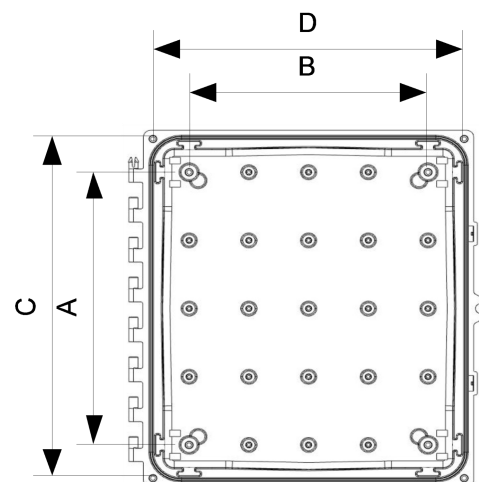

Made in the USA

UL-50

Type 3R,4,4X,12
File: E319779

Rated IP66

Polycarbonate Enclosures -Protection from dust, rain, sleet, snow, splashing water, waves, hose directed water with superior impact and flame protection!

Heartland Series – Panel Systems

- Sub-panel mounting solution
 - Variable height mounting
 - Swings open from any side
 - Panel locks into open position
 - Mounting holes are standard JIC
- 0.08" Aluminum panels
- Back panels are standard JIC

Dimensions (inches)

Enclosure	A x B	C	D	E	F	G	H	I	Back Panel	Sub-Panel
6x6x4	4.25x4.25	6.75	6.75	5.7	5.7	6.3	5	6.3	4.75x4.75	5.625x5.625
8x6x4	6.25x4.25	8.75	6.75	9.4	5.7	8.3	5	6.3	6.75x4.75	7.625x5.625
10x8x4	8.25x6.25	10.75	8.75	11.4	6.2	10.3	5.5	8.3	8.75x6.75	9.625x7.625
12x10x6	10.25x8.25	12.75	10.75	13.4	7.7	12.3	7	10.3	10.75x8.75	11.625x9.625
14x12x6	12.25x10.25	14.75	12.75	15.4	7.7	14.3	7	12.3	12.75x10.75	13.625x11.625
16x14x8	14.25x12.25	16.75	14.75	17.4	9.7	16.3	9	14.3	14.75x12.75	15.625x13.625
18x16x10	16.25x14.25	18.75	16.75	19.4	11.7	18.3	11	16.3	16.75x14.75	17.625x15.625