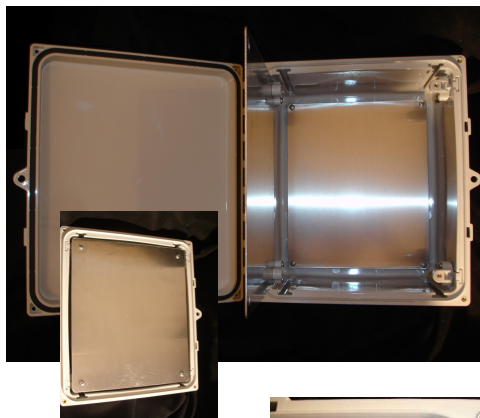

Made in the USA

UL-50

Type 3R,4,4X,12
File: E319779

Rated IP66

Polycarbonate Enclosures -Protection from dust, rain, sleet, snow, splashing water, waves, hose directed water with superior impact and flame protection!

Heartland Series – Panel Systems

- Sub-panel mounting solution
 - Variable height mounting
 - Swings open from any side
 - Panel locks into open position
 - Mounting holes are standard JIC
- 0.08" Aluminum panels
- Back panels are standard JIC

Dimensions (inches)

Enclosure	A x B	C	D	E	F	G	H	I	Back Panel	Sub-Panel
6x6x4	4.25x4.25	6.75	6.75	5.7	5.7	6.3	5	6.3	4.75x4.75	5.625x5.625
8x6x4	6.25x4.25	8.75	6.75	9.4	5.7	8.3	5	6.3	6.75x4.75	7.625x5.625
10x8x4	8.25x6.25	10.75	8.75	11.4	6.2	10.3	5.5	8.3	8.75x6.75	9.625x7.625
12x10x6	10.25x8.25	12.75	10.75	13.4	7.7	12.3	7	10.3	10.75x8.75	11.625x9.625
14x12x6	12.25x10.25	14.75	12.75	15.4	7.7	14.3	7	12.3	12.75x10.75	13.625x11.625
16x14x8	14.25x12.25	16.75	14.75	17.4	9.7	16.3	9	14.3	14.75x12.75	15.625x13.625
18x16x10	16.25x14.25	18.75	16.75	19.4	11.7	18.3	11	16.3	16.75x14.75	17.625x15.625