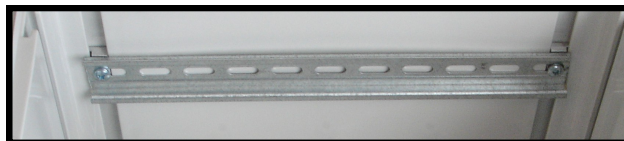

Made in the USA

UL-50  
Type 3R,4,4X,12  
File: E319779

**Polycarbonate Enclosures** -Protection from dust, rain, sleet, snow, splashing water, waves, hose directed water with superior impact and flame protection!

## Heartland Series – Side Mount Solutions

- Increases usable space
- Provides more mounting options
  - DIN rails
  - Side panels
  - Equipment
- Aluminum slot nuts
  - Variable mounting heights
  - 10/32 machine screw