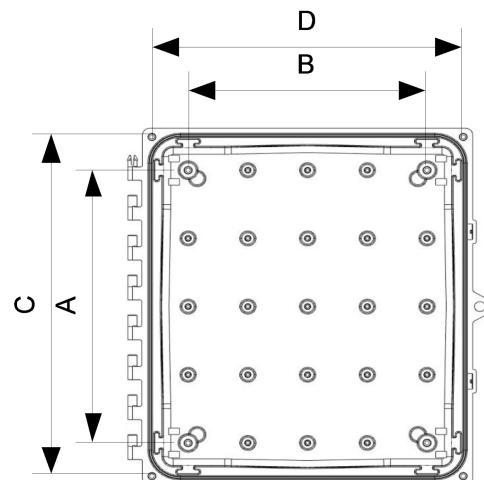

Made in the USA

UL-50  
Type 3R,4,4X,12  
File: E319779

**Polycarbonate Enclosures** -Protection from dust, rain, sleet, snow, splashing water, waves, hose directed water with superior impact and flame protection!

## Heartland Series – Side Mount Solutions

- Increases usable space
- Provides more mounting options
  - DIN rails
  - Side panels
  - Equipment
- Aluminum slot nuts
  - Variable mounting heights
  - 10/32 machine screw

Dimensions (inches)

Enclosure	A x B	C	D	E	F	G	H	I	Back Panel	Sub-Panel
6x6x4	4.25x4.25	6.75	6.75	5.7	5.7	6.3	5	6.3	4.75x4.75	5.625x5.625
8x6x4	6.25x4.25	8.75	6.75	9.4	5.7	8.3	5	6.3	6.75x4.75	7.625x5.625
10x8x4	8.25x6.25	10.75	8.75	11.4	6.2	10.3	5.5	8.3	8.75x6.75	9.625x7.625
12x10x6	10.25x8.25	12.75	10.75	13.4	7.7	12.3	7	10.3	10.75x8.75	11.625x9.625
14x12x6	12.25x10.25	14.75	12.75	15.4	7.7	14.3	7	12.3	12.75x10.75	13.625x11.625
16x14x8	14.25x12.25	16.75	14.75	17.4	9.7	16.3	9	14.3	14.75x12.75	15.625x13.625
18x16x10	16.25x14.25	18.75	16.75	19.4	11.7	18.3	11	16.3	16.75x14.75	17.625x15.625